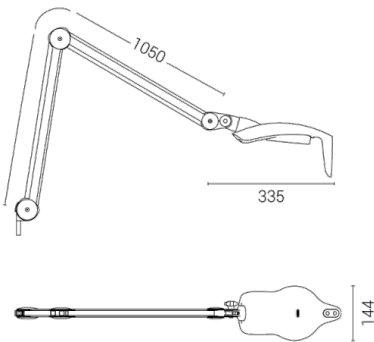

OPTIC

High output LEDs with refractor lenses for increased light output. LEDs are protected by tempered glass.

ILLUMINATION

25,000lx @ 1000mm.

65,000lx @ 500mm.

Light Field Ø160mm (d50) / Ø350mm (d10)

ELECTRICAL

Integral electronic gear.

LIGHT SOURCE

3500K / 4000K / 4500K CCT LED, Ra95 (R9:98 - 4000K).

VERSION	MOUNT ₁	WATTAGE (MAX.)	ILLUMINANCE @ 1M	D50 LIGHT FIELD DIAM.	D10 LIGHT FIELD DIAM.	COLOUR	CODE	DIMENSIONS
Image 1	Ceiling / Wall	20W	25,000lx	Ø160mm	Ø350mm	3500K/4000K /4500K CRI95 (R9:98 4000K)	LHG026542	Diagram 1

₁ Mounting accessories (e.g. Wall brackets, ceiling brackets, table mounts and trolley mounts) are not included - please specify required accessory to suit application.

VERSION

IMAGE 1

DIAGRAM

DIAGRAM 1

VERSION	DESCRIPTION	CODE	DIMENSIONS
Image 2	60cm Ceiling mounting bracket, suitable for a ceiling fixing point of 2.7m above floor	BRK002529LA	No Diagram
No Image	Extension rod accessory (must be added to a standard ceiling mount for ceilings between 2.7 and 3.1m affl)	CMBR1000	No Diagram
Image 3	Table clamp	BRK014904	No Diagram
Image 4	Wall bracket with locking device	BRK0017516	No Diagram
Image 5	Trolley mount	BRK025205	No Diagram

VERSION

IMAGE 2

IMAGE 3

IMAGE 4

IMAGE 5